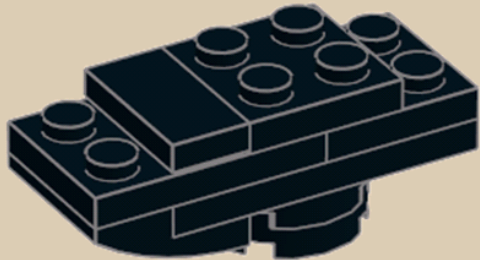

2101

Flappy Bee

174 pieces

A custom model design
by Jason Allemann

A cute little bee that flaps its wings when you press one of the flower petals.

To see more of our custom designs, visit jkbrickworks.com.

1

2

3

4

5

6

7

8