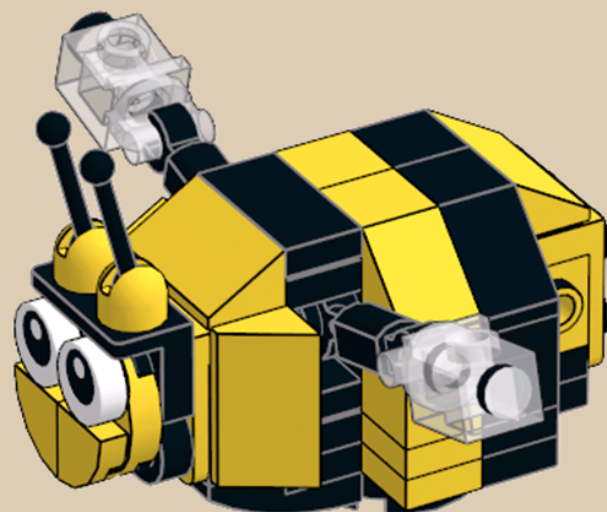

2101

Flappy Bee

174 pieces

A custom model design
by Jason Allemann

A cute little bee that flaps its wings when you press one of the flower petals.

To see more of our custom designs, visit jkbrickworks.com.

9

10

11

12

13

14

x2

1