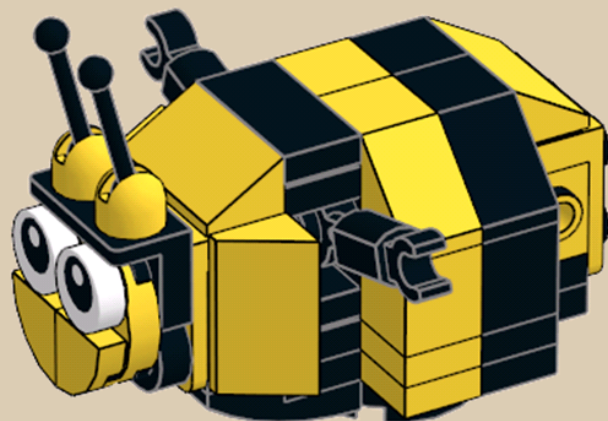

2101

Flappy Bee

174 pieces

A custom model design
by Jason Allemann

A cute little bee that flaps its wings when you press one of the flower petals.

To see more of our custom designs, visit jkbrickworks.com.

9

10

11

12

13

14

x2

1