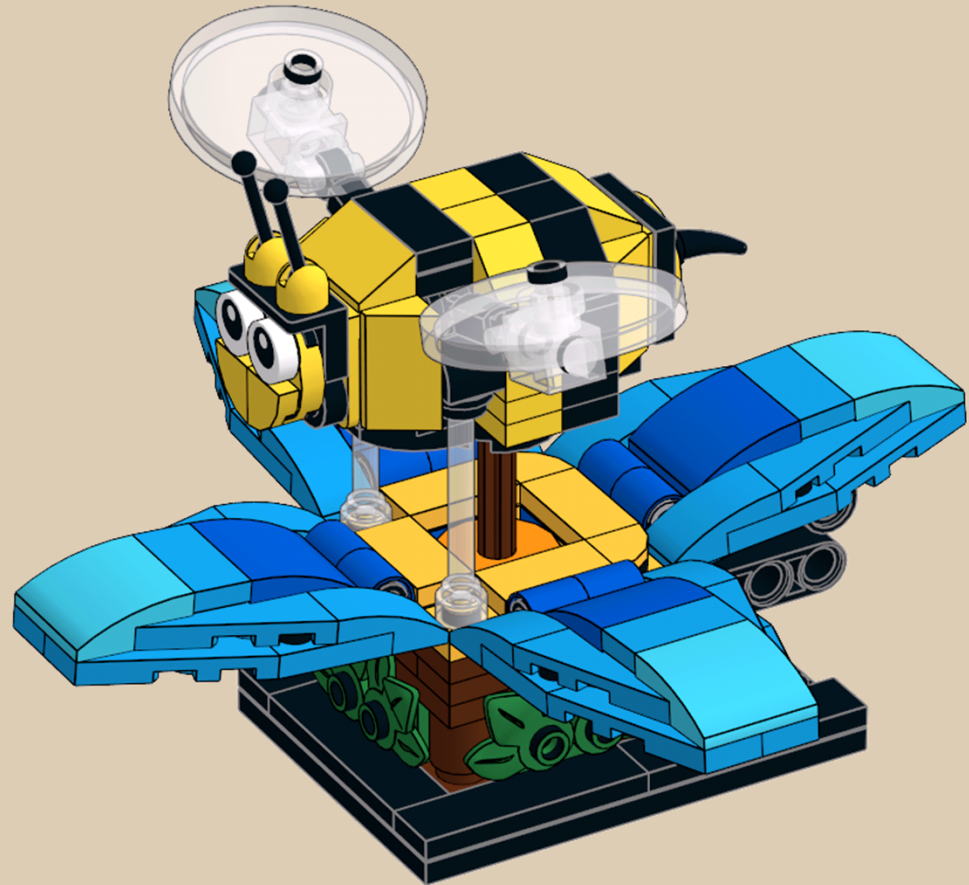

2101

Flappy Bee

174 pieces

A custom model design
by Jason Allemann

A cute little bee that flaps its wings when you press one of the flower petals.

To see more of our custom designs, visit jkbrickworks.com.